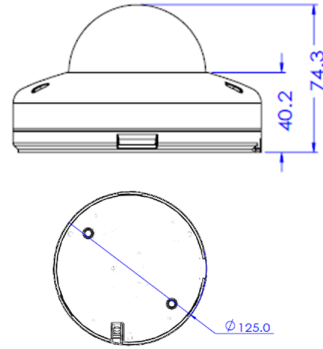

Dimensions (unit : mm)

Summary

The YDV-FL28-3MP camera is a standalone edge network camera that provides up to 3.1 megapixel resolution at 30 frames per second. The camera's abilities to concurrently run Spectrum Edge, Prism Skylabs, and other analytic packages is a unique feature that signifies this camera. The YDV-FL28-3MP cameras are vandal resistant, IP 66, and have edge storage and redundancy. The camera allows you to view and control your camera from anywhere in the world in just a few minutes.

Features

- Advanced Dual Core Analytics Video Processor
- Full HD IP Streaming
- 2.2µm pixels
- 3.0 Megapixels (30fps), 1080P60, 634P120
- Codecs (H.264, MJPEG) with 4 Simultaneous Streams
- 1/3" CMOS Sensor
- 2.8mm Fixed Lens
- 108° Field of View
- True Day and Night, IR Corrected
- 802.3af Power over Ethernet [PoE] & 12VDC Auxiliary
- Advanced Edge Storage Platform: Micro SDXC Card Slot (Up to 256GB)
- Web Server Built-in
- NAS Storage Options via 10/100 POE Ethernet
- IP66
- Digital WDR (Wide Dynamic Range)
- Highly Flexible H.264 Bitrate Data Controls
- 96 Motion Detection Zones
- ONVIF Compliant Profile S

Advanced Edge Computing Software Platforms

- DW Spectrum Edge**
- Prism Skylabs Edge**
- Exacq Edge
- Milestone Arcus
- Advanced Analytic Packages Available**

**2 Features are able to run concurrently.

Specifications